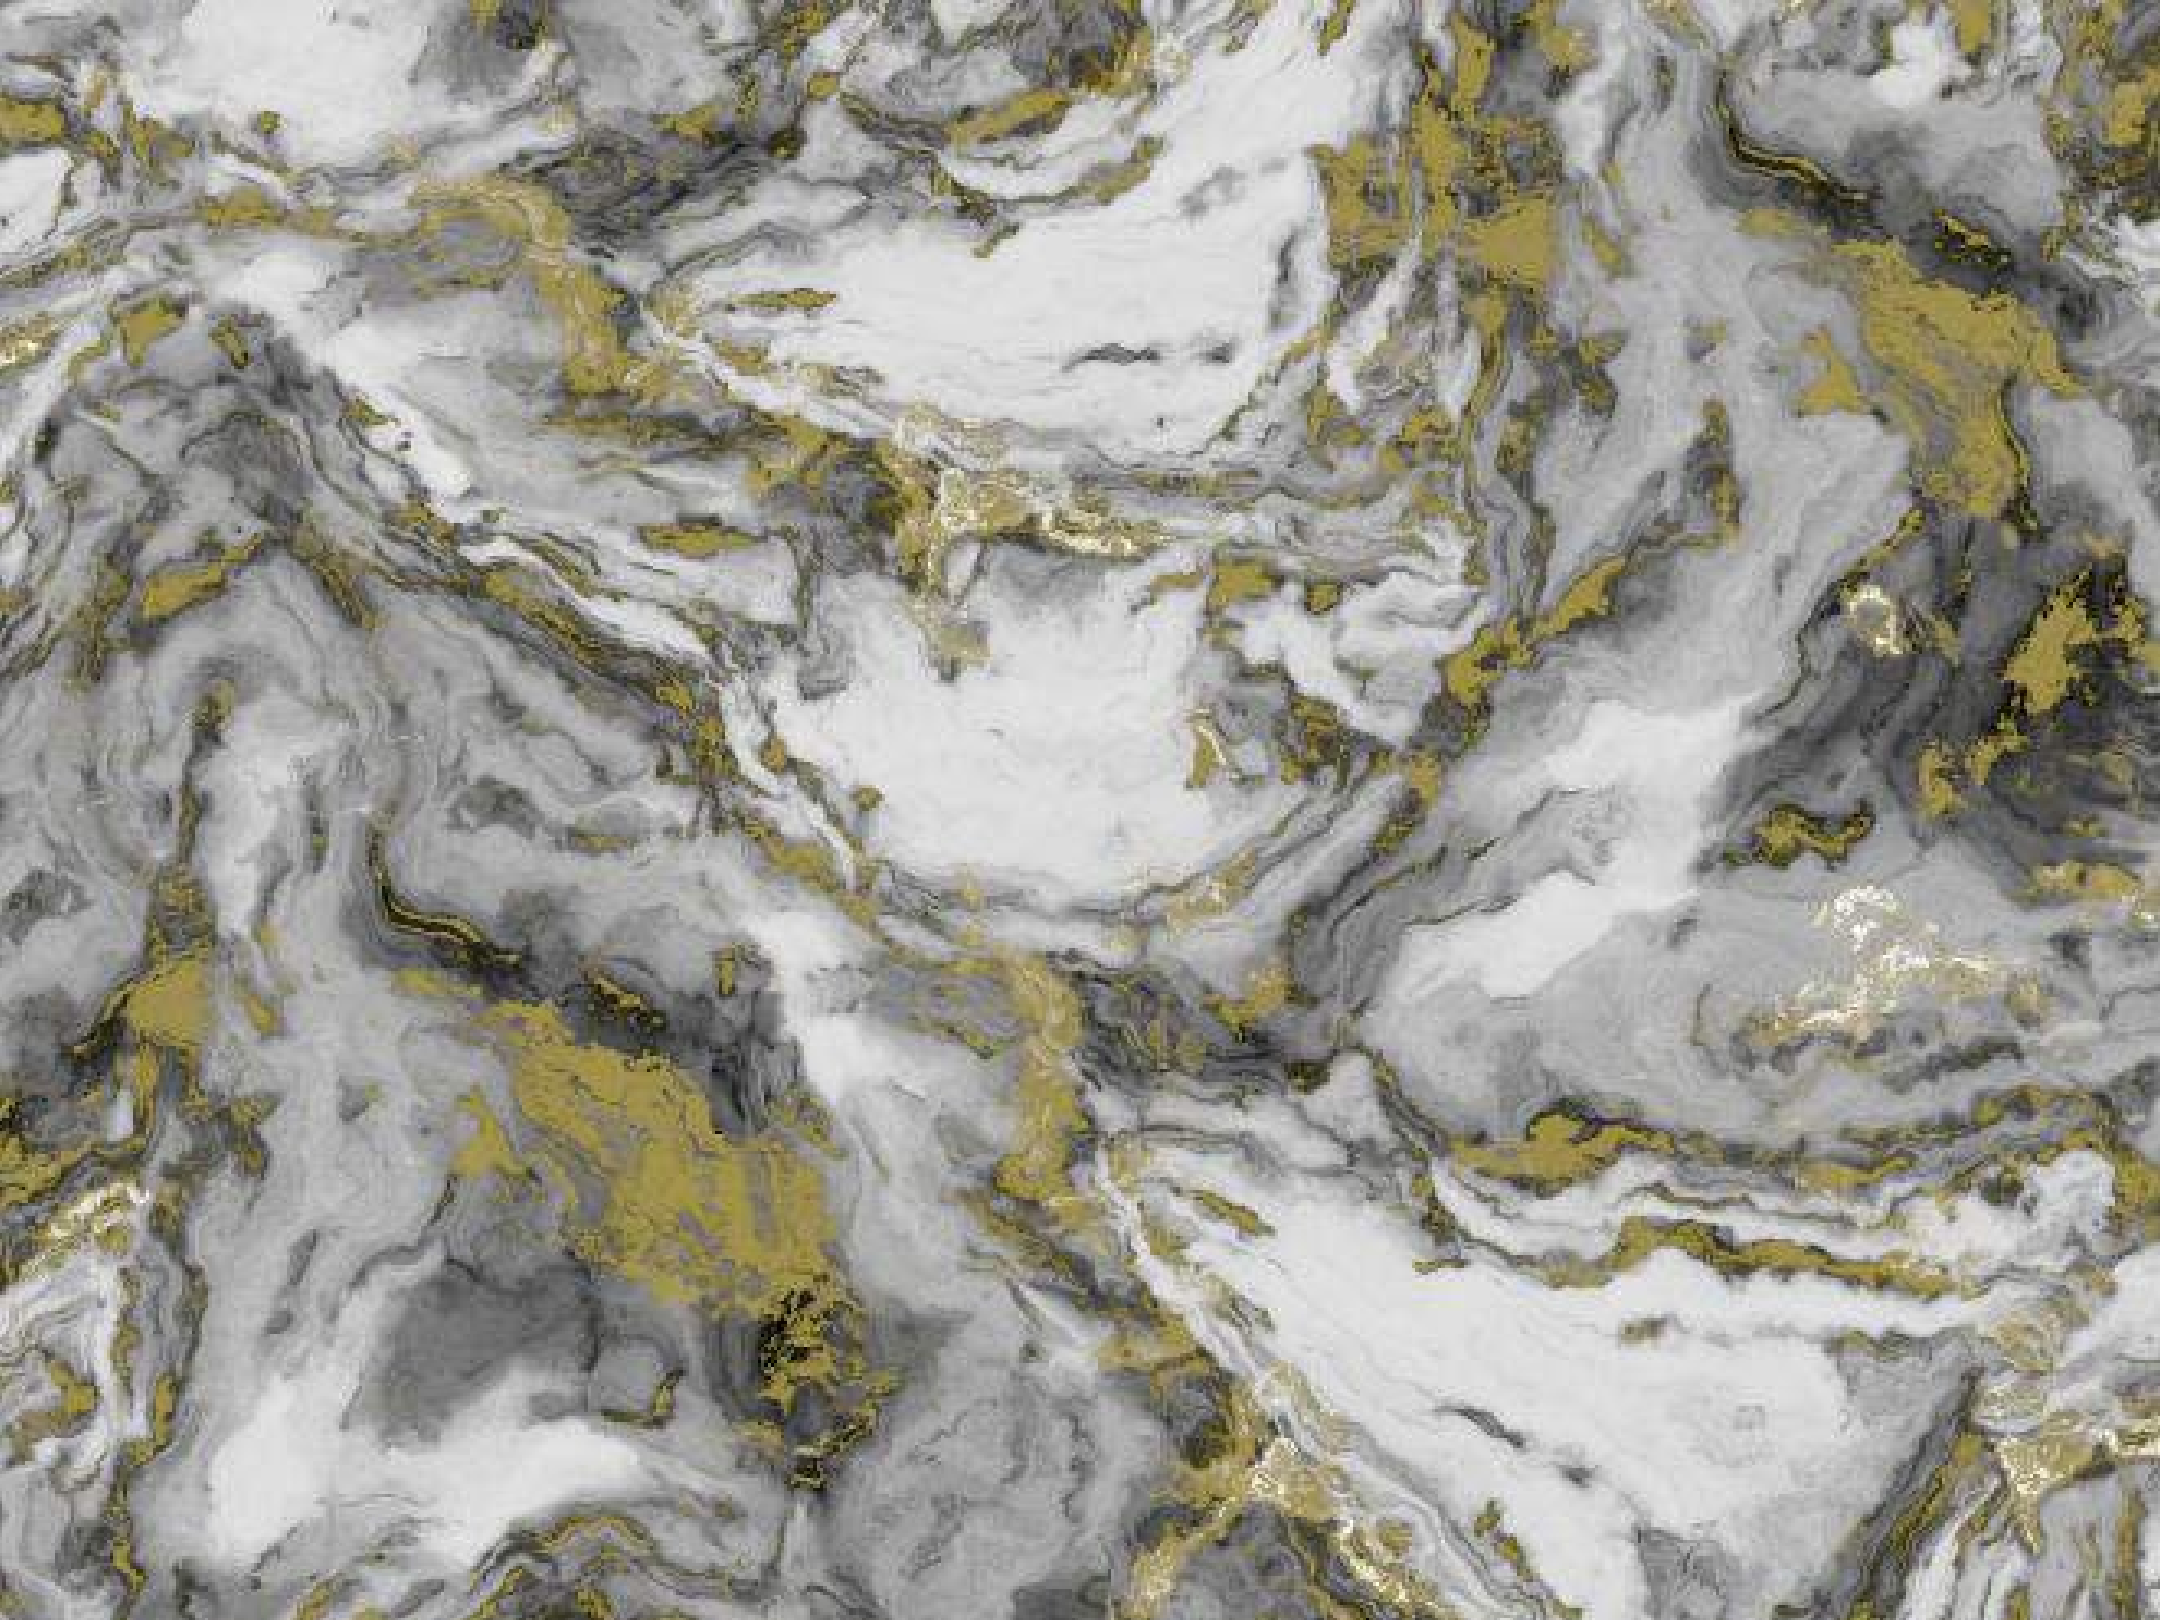

MV303 4

METaverse