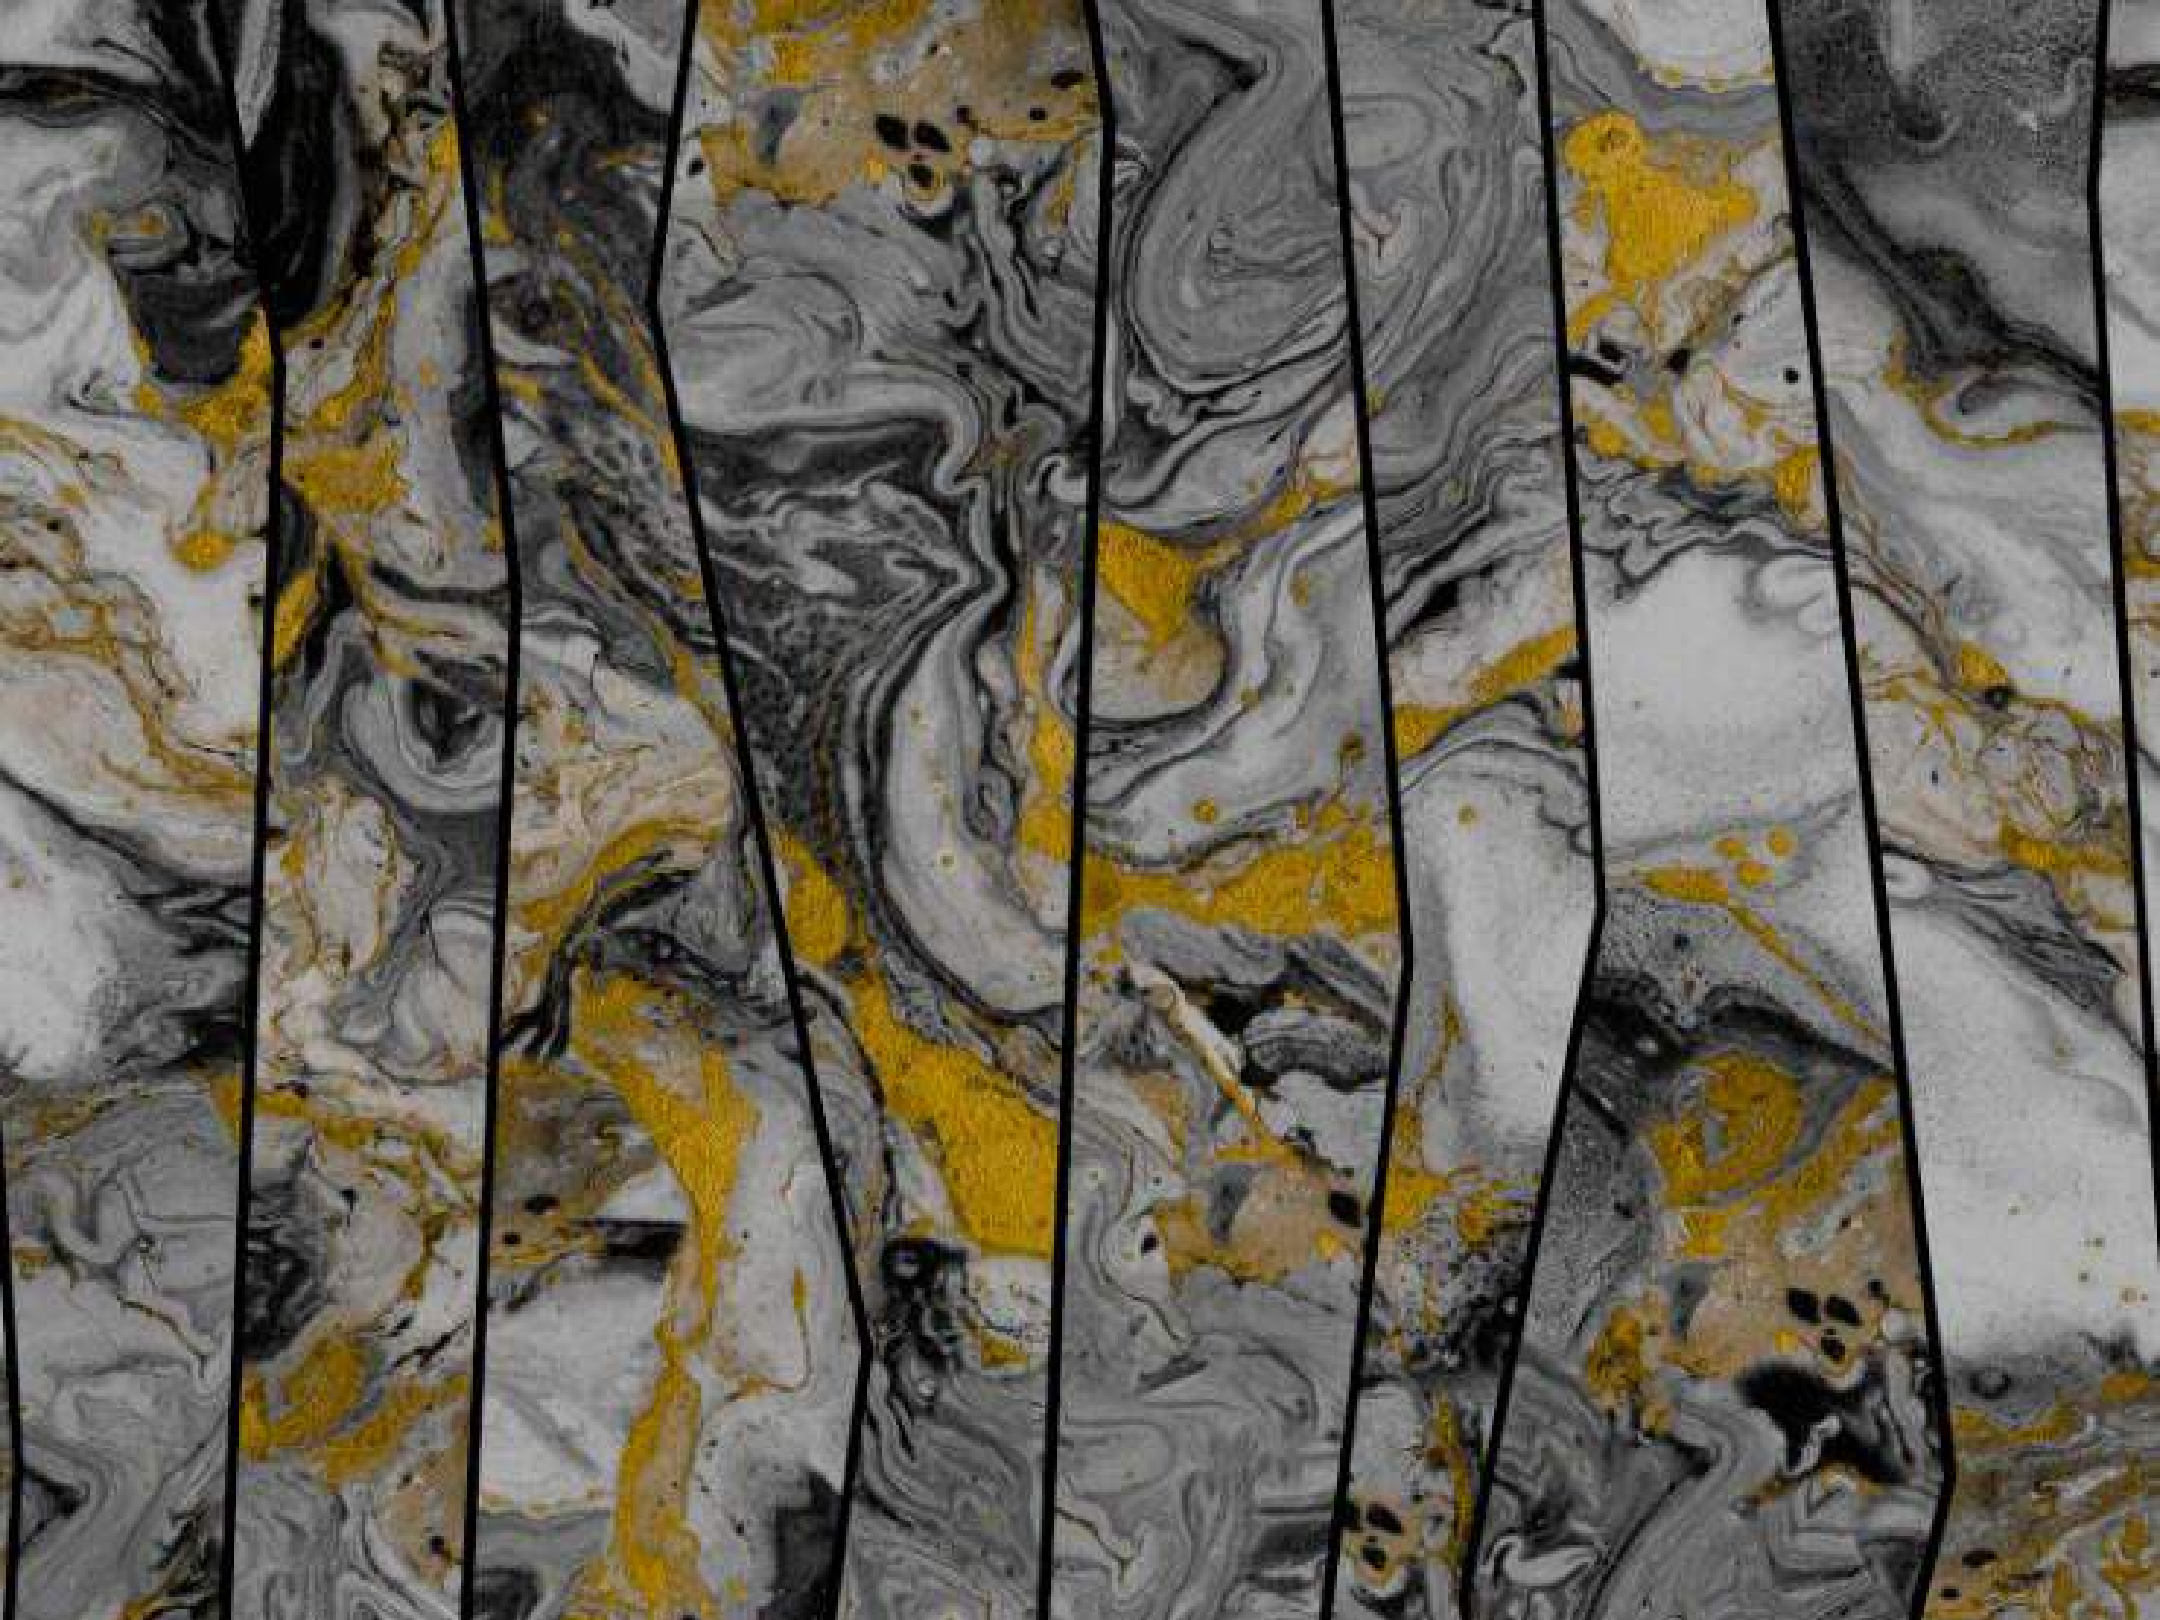

MV304 5

METaverse